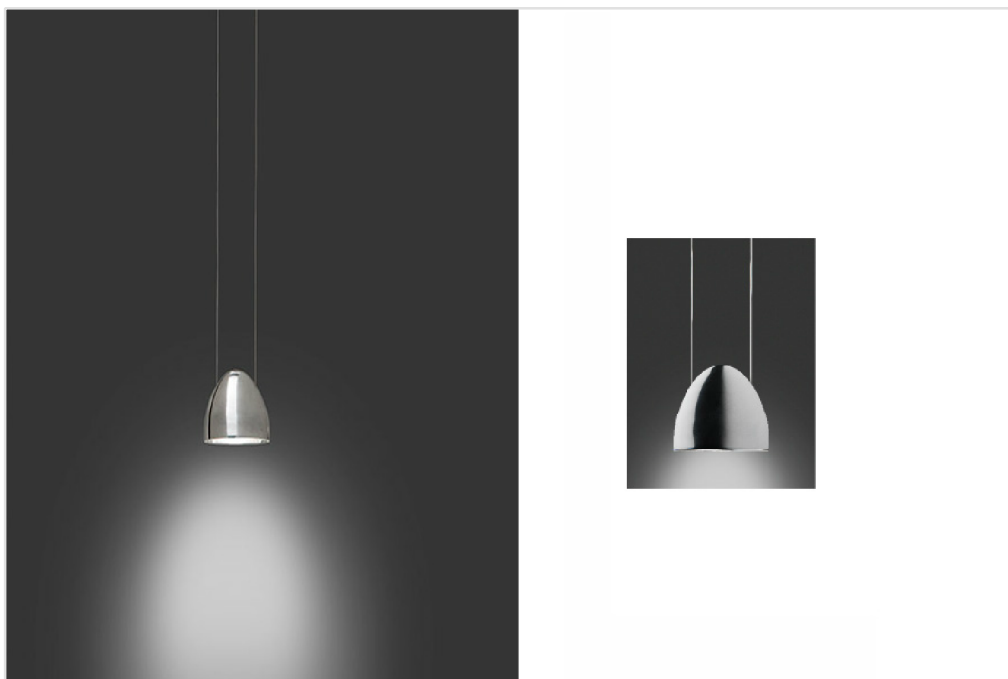

ALMALIGHT

www.almalight.com

t. +34.93.266.07.75 / +34.93.308.53.46 / m. info@almalight.com

Led Oval

Design by Cristian Cubiñá

Estructura acero inoxidable pulido espejo
Structure mirror polished stainless steel

Pantalla fundición aluminio pulido
Shade polished die cast aluminium

Lamparas incluidas y no reemplazables
Lamps included and not replaceable

5180/017 colgante individual *single pendant*

LED Citizen 3W - 8000K 250lm