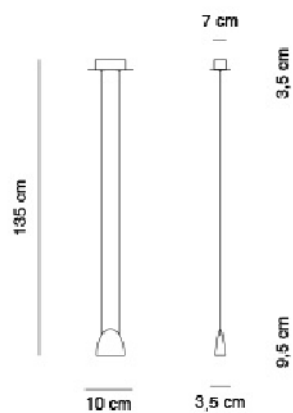

ALMALIGHT

www.almalight.com

t. +34.93.266.07.75 / +34.93.308.53.46 / m. info@almalight.com

Led Oval

Design by Cristian Cubiñá

Estructura acero inoxidable pulido espejo
Structure mirror polished stainless steel